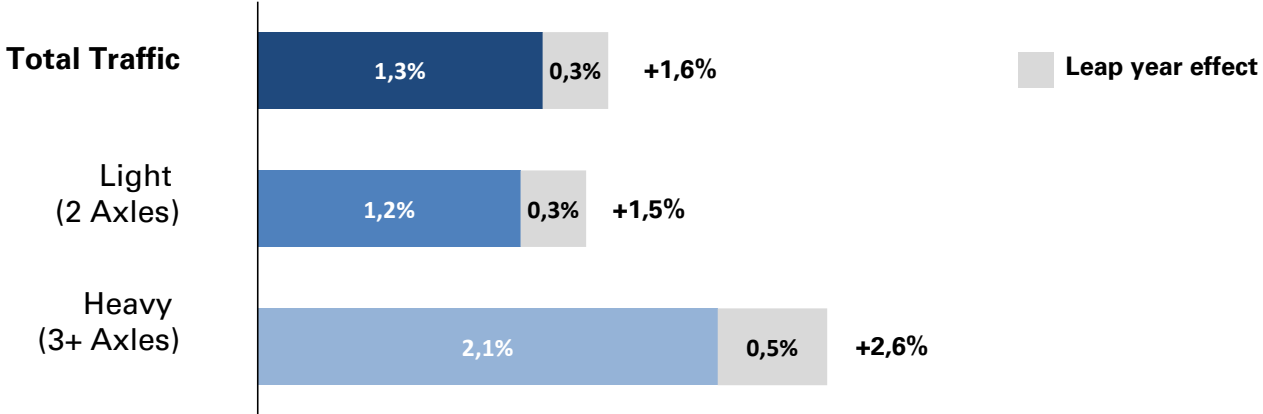

Traffic Performance

(Change in Km travelled)

Jan – Oct 2024 vs 2023

2024 Traffic performance⁽¹⁾

Traffic by month⁽¹⁾

	Jan	Feb	Mar	Apr	May	June	July	Aug	Sep	Oct	Up to Oct
% change vs 2023	3,4%	6,7%	3,1%	-0,2%	5,2%	-0,3%	-0,9%	1,3%	0,2%	0,3%	1,6%

Overall flattish traffic in summer

Different calendar of the Easter break (Easter on 31 March in 2024 and on 9 April in 2023)

(1) Preliminary figures, kilometres travelled on Autostrade per l'Italia network.