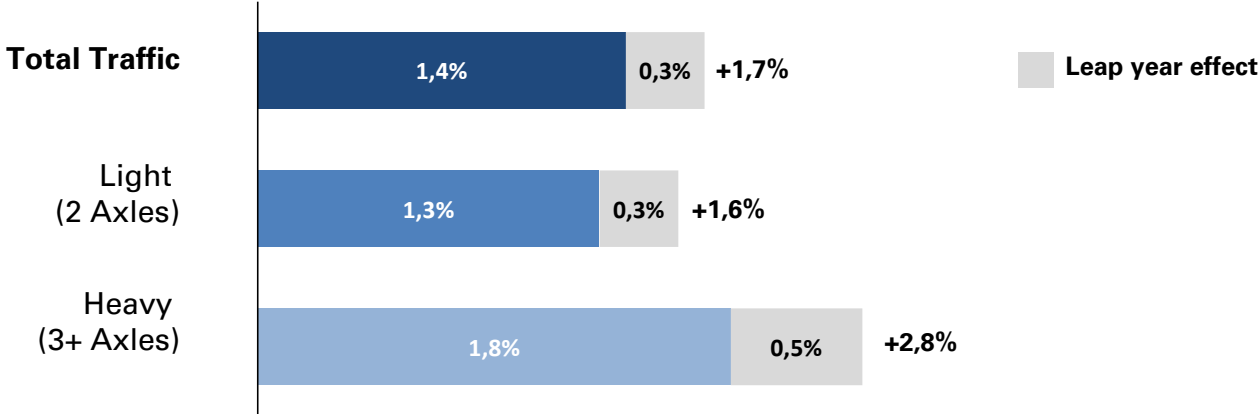

Traffic Performance

(Change in Km travelled)

Jan – Sep 2024 vs 2023

2024 Traffic performance⁽¹⁾

Traffic by month⁽¹⁾

	Jan	Feb	Mar	Apr	May	Overall flattish traffic in summer			Sep	Up to Sep
% change vs 2023	3,4%	6,7%	3,1%	-0,2%	5,2%	June	July	Aug	-0,4%	1,7%
						-0,3%	-0,9%	1,3%		