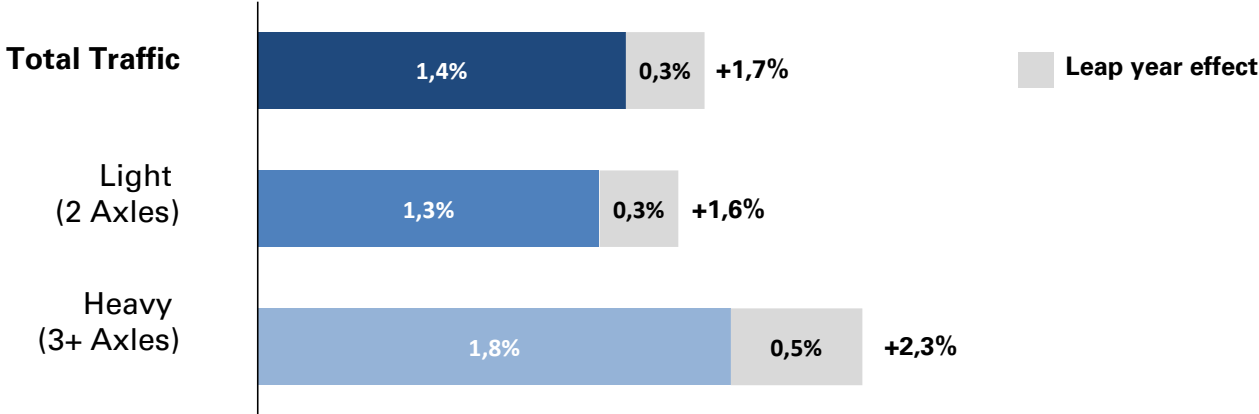

# Traffic Performance

(Change in Km travelled)

## Jan – Sep 2024 vs 2023

**2024 Traffic performance<sup>(1)</sup>**

**Traffic by month<sup>(1)</sup>**

	Jan	Feb	Mar	Apr	May	Overall flattish traffic in summer			Sep	Up to Sep
% change vs 2023	3,4%	6,7%	3,1%	-0,2%	5,2%	June	July	Aug	-0,4%	1,7%
						-0,3%	-0,9%	1,3%		