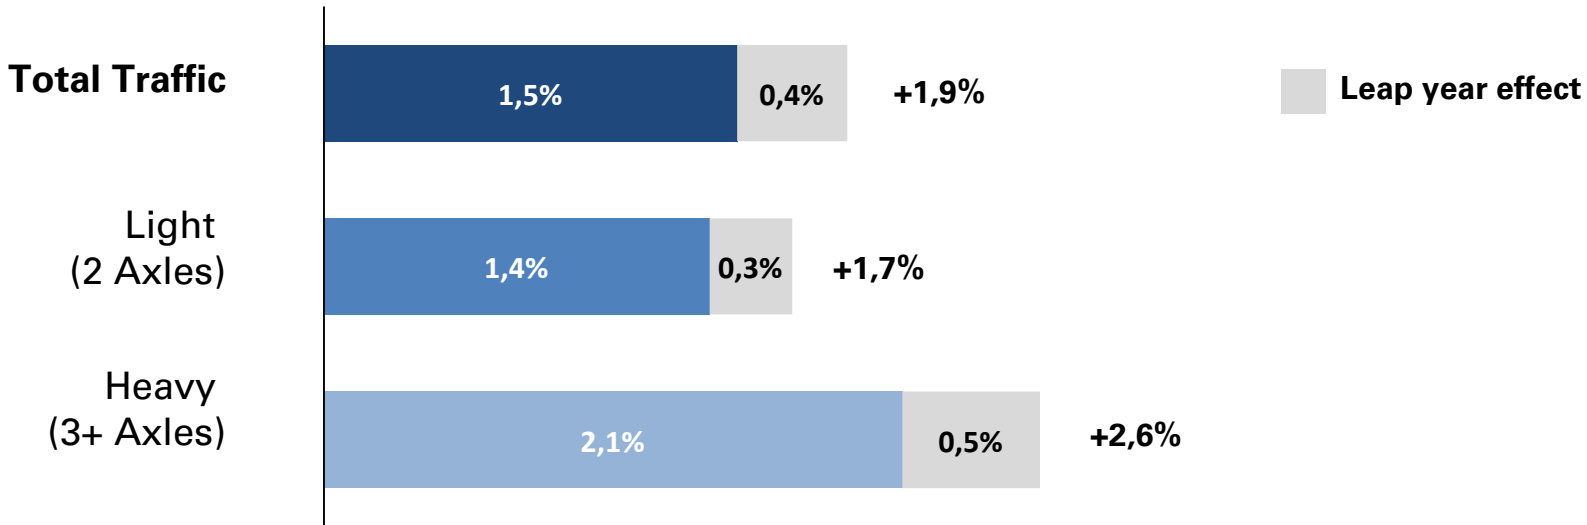

Traffic Performance

(Change in Km travelled)

Jan – Aug 2024 vs 2023

2024 Traffic performance⁽¹⁾

Traffic by month⁽¹⁾

(1) Preliminary figures, kilometres travelled on Autostrade per l'Italia network.