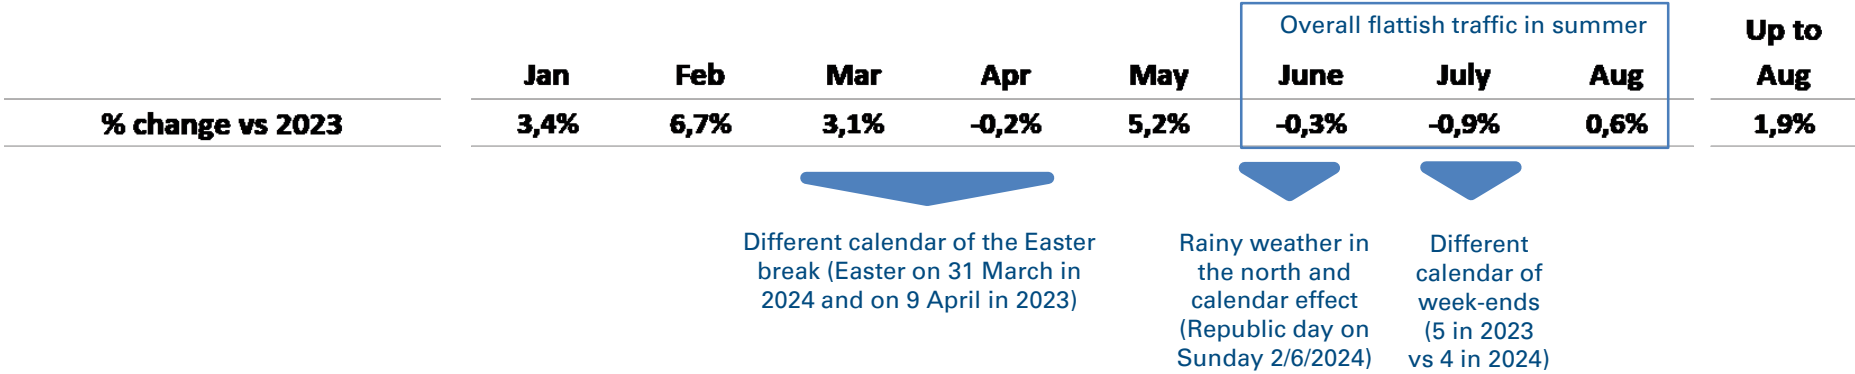

Traffic Performance

(Change in Km travelled)

Jan – Aug 2024 vs 2023

2024 Traffic performance⁽¹⁾

Traffic by month⁽¹⁾

(1) Preliminary figures, kilometres travelled on Autostrade per l'Italia network.