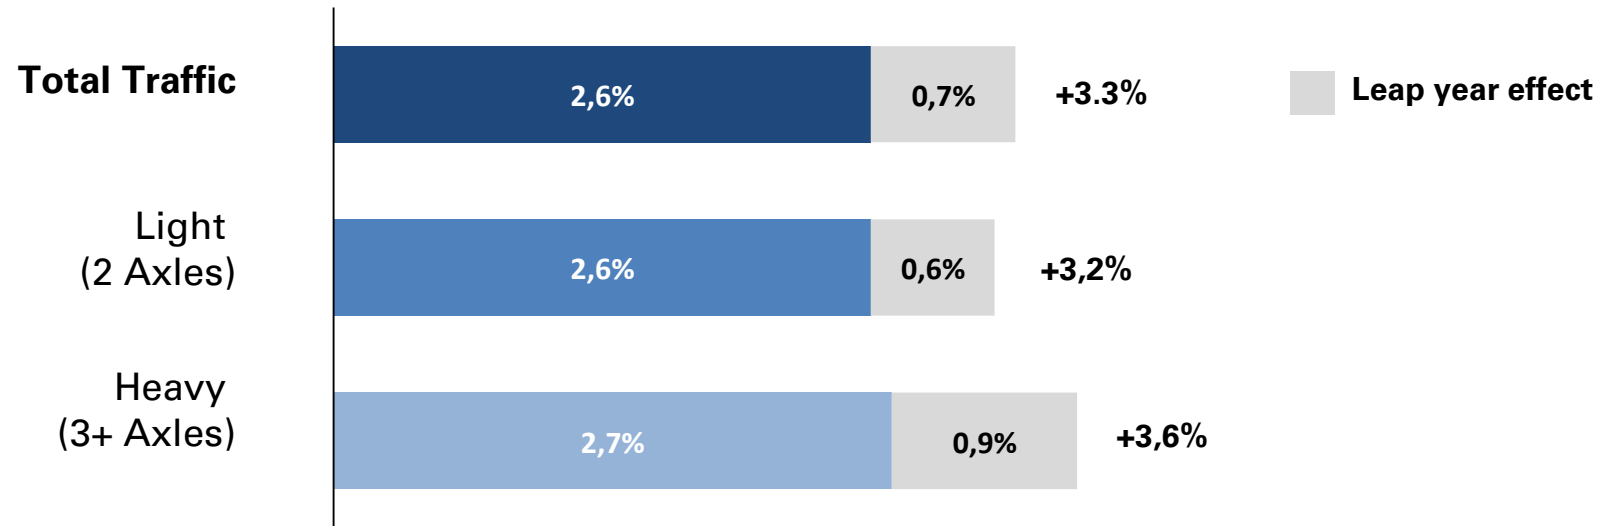

Traffic Performance

(Change in Km travelled)

Jan – May 2024 vs 2023

2024 Traffic performance⁽¹⁾

Traffic by month⁽¹⁾

	Jan	Feb	Mar ⁽²⁾	Apr ⁽²⁾	May	Up to May
% change vs 2023	3,4%	6,7%	3,1%	-0,2%	4,2%	3,3%

+2,6%
excluding the
leap year effect

(1) Preliminary figures, kilometres travelled on Autostrade per l'Italia network.

(2) March and April traffic performance influenced by the different calendar of the Easter break (Easter Sunday on 31 March in 2024 and on 6 April in 2023).